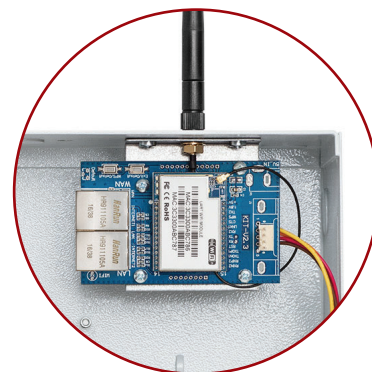

### Security

- 64/128/152 bit WEP encryption
- WPA-PSK/WPA2-PSK, WPA/WPA2 security mechanism

### Network management

- Remote web management
- Configuration file import and export

Antenna type: External Antenna

Dimensions: H 50mm, L 80mm, D 15mm

MWA500 WiFi/Ethernet Module